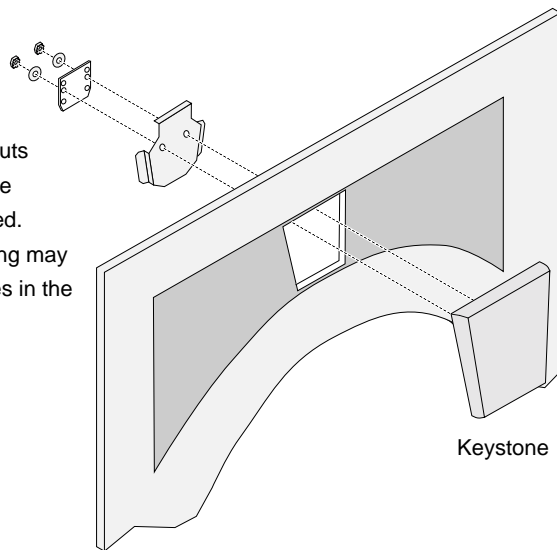

21 DV Wilmington Face

Pewter 98500340

Black 98500341

Grill Installation

If using the optional grill install it following the directions below.

1. 1 Remove the keystone.
2. 2 Replace the stock grills with the optional grills (see the illustration below).
3. 3 Replace the keystone.

NOTE: The nuts should only be hand-tightened. Over-tightening may create dimples in the keystone.

Keystone